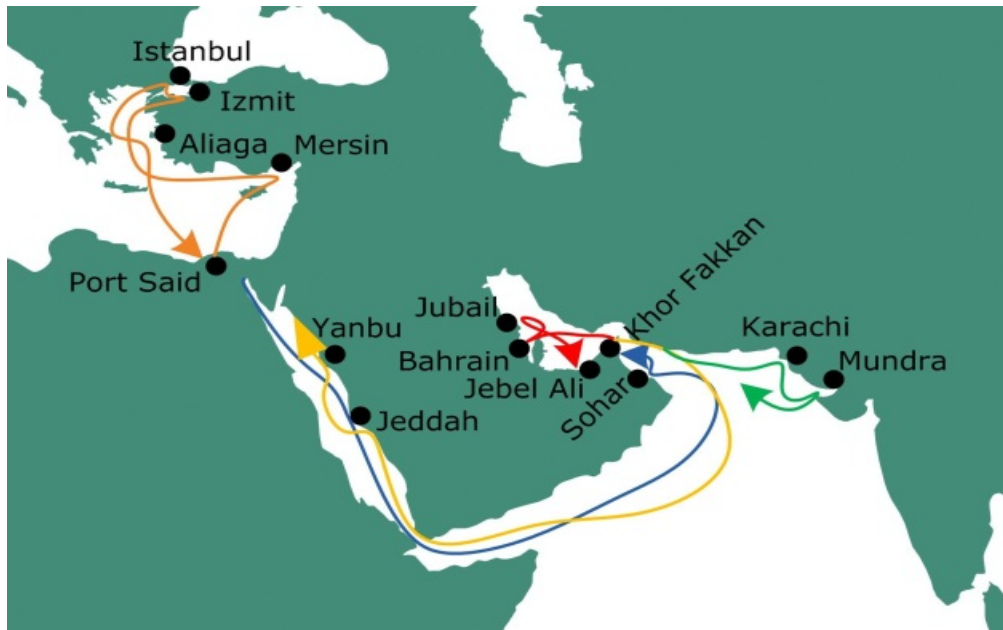

GEM & IGX Service: East Mediterranean – Middle East/India

**GEM Service**

Transit Time (in days)				
GEM	Bahrain	Jubail	Jebel Ali	Khor Fakkan 2
Khor Fakkan 1	2	4	6	8

Transit Time (in days)			
GEM	Jeddah	Yanbu	Port Said N
Khor Fakkan 2	6	8	11

Transit Time (in days)					
GEM	Mersin	Izmit	Istanbul	Aliaga	Port Said S
Port Said N	2	6	7	9	12

Transit Time (in days)			
GEM	Jeddah	Sohar	Khor Fakkan 1
Port Said S	3	9	11

**IGX Service**

Transit Time (in days)			
IGX	Karachi	Mundra	Khor Fakkan
Khor Fakkan	2	4	6

**Terminals:**

Khor Fakkan	Gulftainer Co. LTD, Khorfakkan Contr. Terminal
Sohar	Oman International Container Terminal LLC
Karachi	Pakistan International Container Terminal
Mundra	Mundra Port&SEZ Container Terminal
Jebel Ali	DP World, Jebel Ali Port Contr. Terminal 1
Bahrain	Khalifa Bin Salman Port
Jubail	GSCC LTD, Jubail Commercial Port
Jeddah	Red Sea Gateway Terminal
Yanbu	Yanbu King Fahd Industrial Port
Istanbul	Kumport
Port Said	Port Said East
Mersin	International Port
Izmit	Izmit Evyap
Aliaga Izmir	TCEEGE

**Vessels in Service:**

5 x 4250 TEU (UASC)  
2 x 4250 TEU (CSCL)  
1 x 4250 TEU (CMA)

**Connecting Services:**

AEX 7 Jeddah  
AMX1 Khor Fakkan  
AMX3 Port Said East  
ABX Istanbul